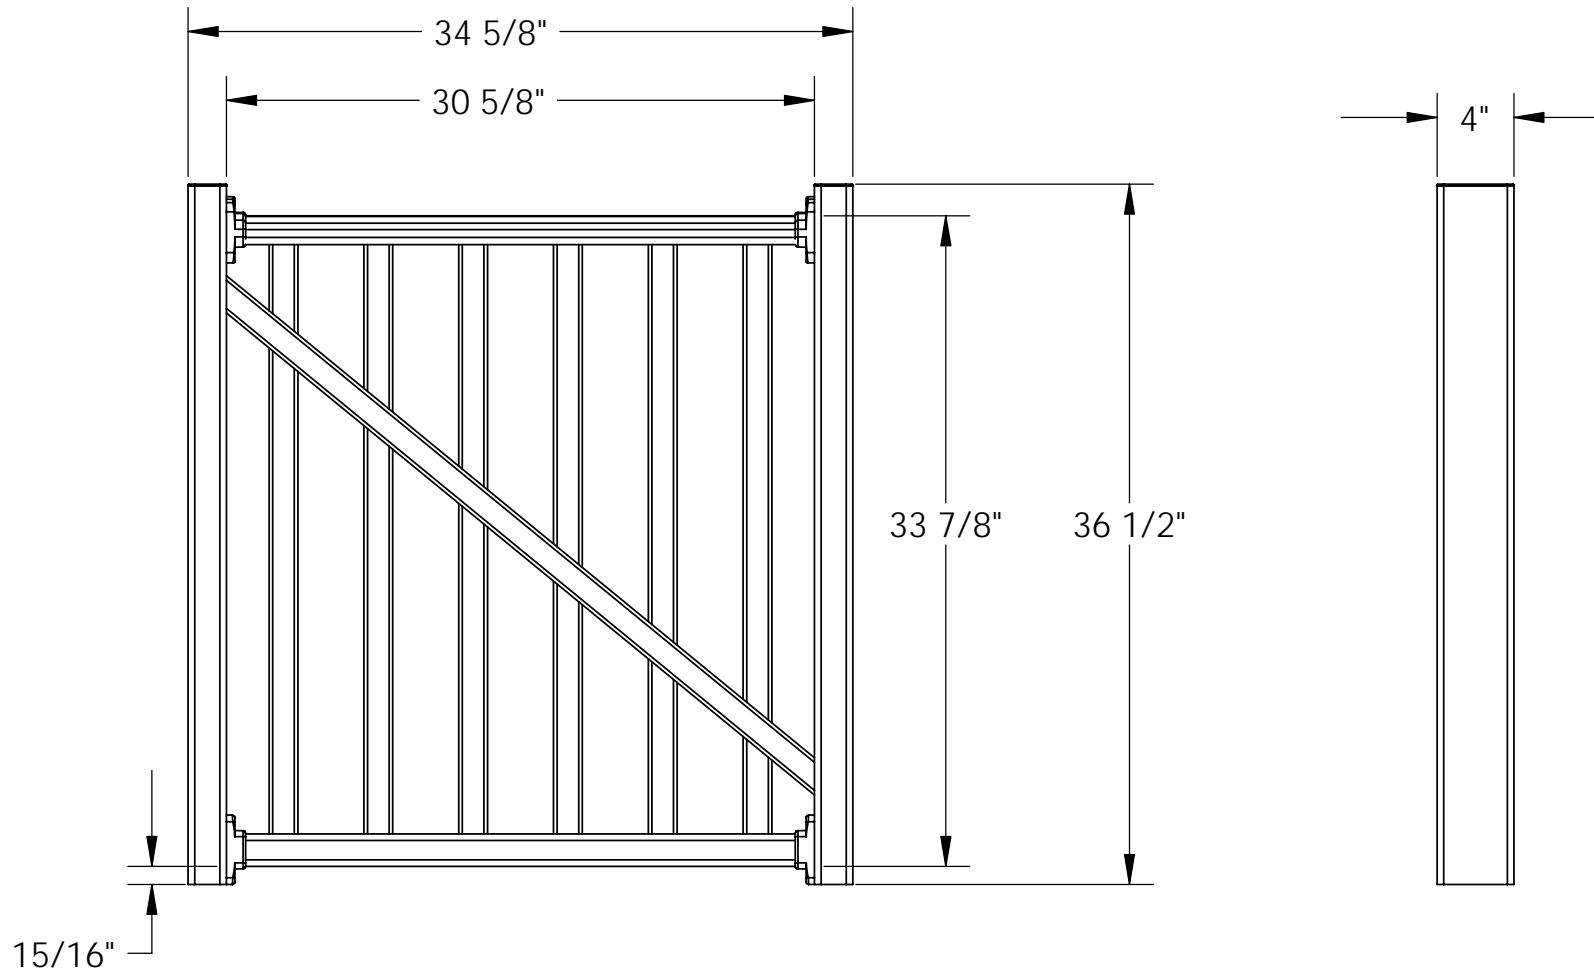

ECL	DATE	DESCRIPTION
0	20/08/08	Release

NOTES:
Item Codes:
KG0B136 - 36" Gate Kit, Classic, White
KG0S136 - 36" Gate Kit, Colonial, White
KG3B136 - 36" Gate Kit, Classic, Clay
KG3S136 - 36" Gate Kit, Colonial, Clay
KG5B136 - 36" Gate Kit, Classic, Sand
KG5S136 - 36" Gate Kit, Colonial, Sand

DAUGHTER PARTS:
SISTER PARTS:
DO NOT MODIFY DRAWING, REFER TO ORIGINAL ELECTRONIC PART FILE.
CONFIDENTIAL: NOT TO BE DISCLOSED OR COPIED WITHOUT WRITTEN PERMISSION FROM EURAMAX CANADA INC.

PARENT PART:
PART WEIGHTS: 9.11 kg
TOLERANCES
UNLESS OTHERWISE STATED
X.XXXX" ± 0.0004
X.XXX" ± 0.001
X.XX" ± 0.01
ANGULAR ± 0.25°

PROJECT:
Gate Kit
MATERIAL:
HARDNESS:
SCALE: not to scale
SHEET NAME: Assembly
DRAWN BY: C. Robb

PART NAME: 36" Gate Kit
LENGTH:
GENERAL RADIUS:
GENERAL WALL STOCK:
PART FILE NAME: KG__136.sldprt
SHEET NUMBER: 1 of 1
DATE DRAWN: 20-Aug-08