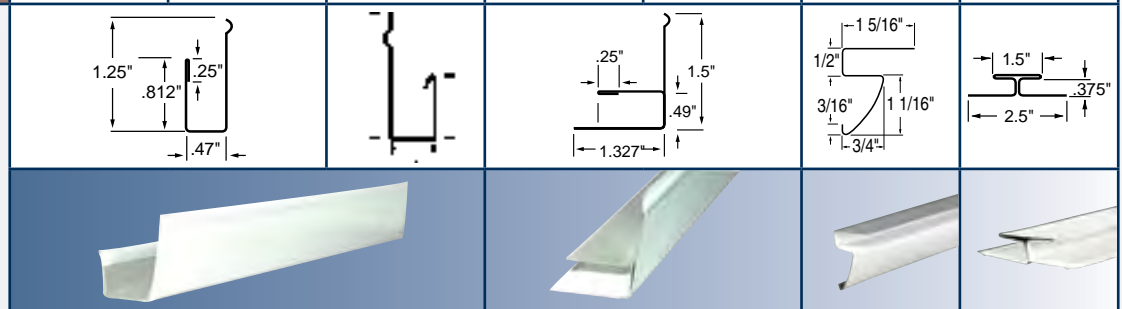

Solid
T4SSGPBWHHP

Vented
T4VSGPBWHHP

Solid
7710119

Vented
7711719

~Air Flow for Vented Soffit is 6 square inches per 1 square foot.

Soffit Hangers

Hanger Choices for Aluminum Soffit - Aluminum Channel 12'

Colour	½" "J" 50/ctn		¾" "J" 50/ctn	1" "F" 25/ctn		Crown Moulding 25/ctn	Double Channel - 10/ctn
	(.0175")*	(.019")*		(.0175")*	(.019")*		
White	77012	770161	770162	77014	77015	77010	77011
Royal Brown	—	770161015	770162015	—	77015015	—	—
Dark Bronze	—	770161048	—	—	77015048	—	—
Brown	7701219	—	—	7701419	—	7701019	—
Clay	7701244	770161044	—	7701444	77015044	—	—
Bronze	7701233	—	—	7701433	—	—	—
White/White	—	—	—	77814 ♦	—	—	—
Brown/Brown	—	—	—	7781419 ♦	—	—	—
Green	—	—	—	77014181	—	—	—
Storm	77012040	—	—	77814040 ♦	—	—	—
Mist/Herringbone	77012220	—	—	77814220 ♦	—	—	—
Harbour Blue	77012238	—	—	77814238 ♦	—	—	—
Wicker	77012046	—	—	77814046 ♦	—	—	—
Ivory	77012022	—	—	77814022 ♦	—	—	—
Gray	77012028	—	—	77814028 ♦	—	—	—
Pearl	77012237	—	—	77814237 ♦	—	—	—
Bright White	77012182	—	—	77814182 ♦	—	—	—
Evergreen	77012245	—	—	77814245 ♦	—	—	—
Lighthouse Red	77012180	—	—	77814180 ♦	—	—	—
Cypress	77012239	—	—	77814239 ♦	—	—	—
Regatta Blue	77012240	—	—	77814240 ♦	—	—	—
Mocha	77012241	—	—	77814241 ♦	—	—	—
Rye	77012242	—	—	77814242 ♦	—	—	—
Wheat	77012243	—	—	77814243 ♦	—	—	—
Saddle	77012244	—	—	77814244 ♦	—	—	—
Clay	—	—	—	77814044 ♦	—	—	—